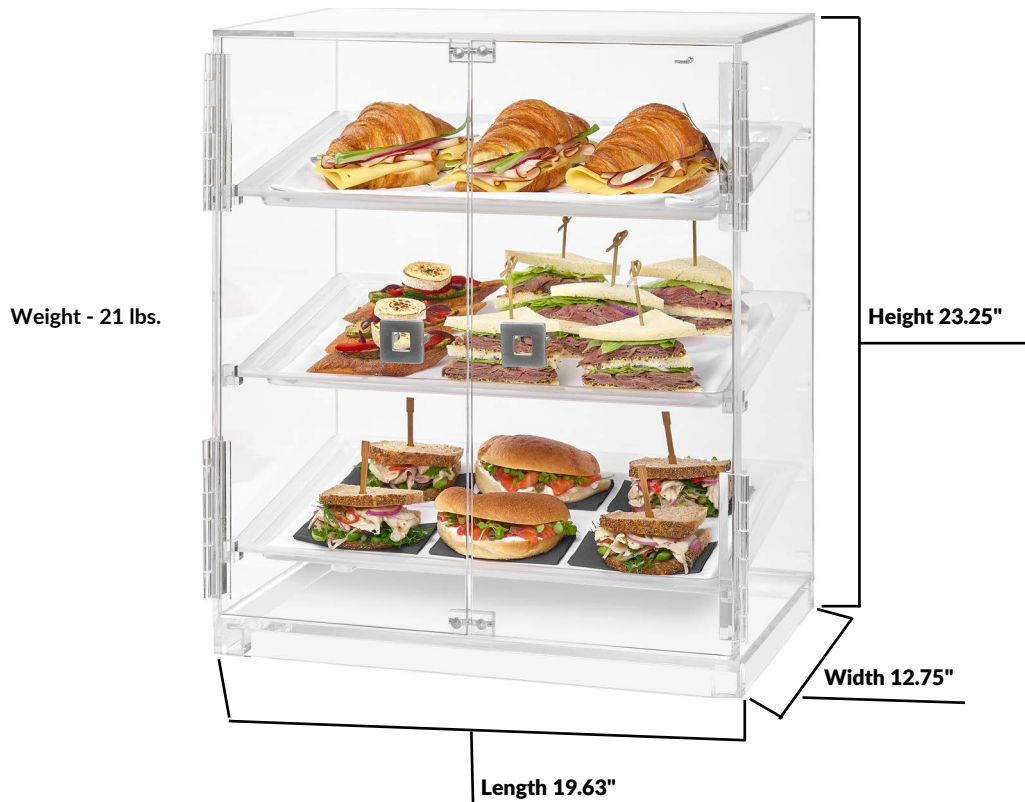

BD129 SPEC SHEET

- 1. Product dimensions - 19.63" x 12.75" x 23.25"**
Product weight - 21 lbs.
- 3. Made of high quality acrylic that stands up to high volume use**
- 4. Comes with three frosted trays**