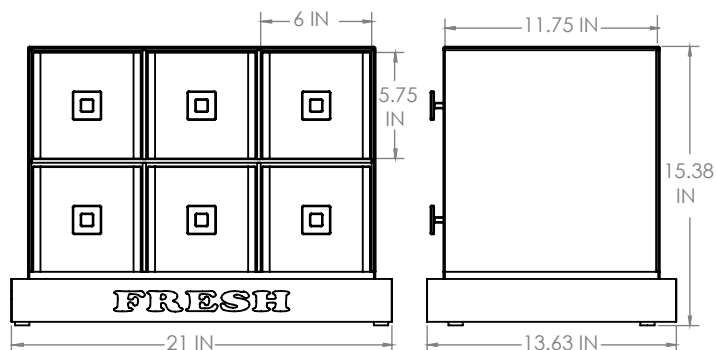

## Six Drawer Bakery Case with "FRESH" Bamboo Base - BD114

**Dimension:** 21x13.63x15.38 IN / 53.34x34.62x39.07 CM  
**Drawer Dimension:** 6x11.75x5.75 IN / 15.24x29.85x14.61 CM  
**Product Weight:** 33.6 Pounds / 15.24 Kilograms  
**Country of Origin:** China

"FRESH" written on one side  
for two different looks.