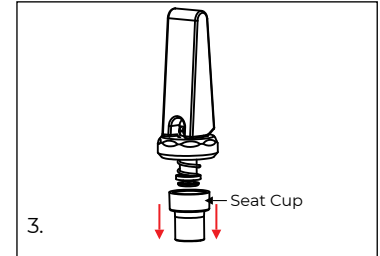

## FAUCET INSTRUCTIONS

Unscrew hex nut from inside tank. Remove faucet body and silicone washer from front.

Detach upper assembly from faucet body by unscrewing bonnet.

Remove seat cup by pulling down. Follow attached cleaning instructions.

Place the seat cup over stem/spring. Snap seat cup in place by applying direct pressure to the bottom.

Hand tighten upper assembly/bonnet onto faucet body until you see no more threading.

Place washer over faucet threads. The flat side of washer should face the body of the faucet. Insert faucet into hole in dispenser and secure with hex nut. Hand tighten only!