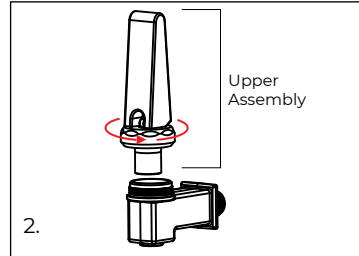

Detach upper assembly from faucet body by unscrewing bonnet.