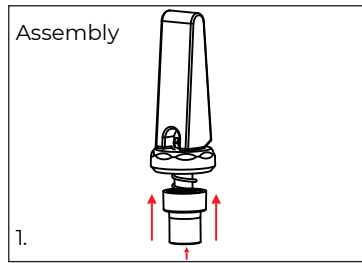

## FAUCET INSTRUCTIONS

Unscrew hex nut from inside tank. Remove faucet body and silicone washer from front.

Detach upper assembly from faucet body by unscrewing bonnet.

Remove seat cup by pulling down. Follow attached cleaning instructions.

Place the seat cup over stem/spring. Snap seat cup in place by applying direct pressure to the bottom.

Hand tighten upper assembly/bonnet onto faucet body until you see no more threading.

Place washer over faucet threads. The flat side of washer should face the body of the faucet. Insert faucet into hole in dispenser and secure with hex nut. Hand tighten only!