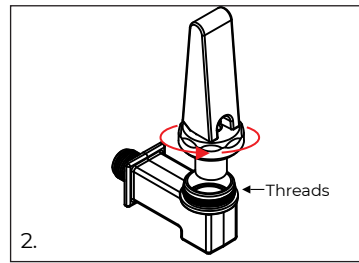

## FAUCET INSTRUCTIONS

Unscrew hex nut from inside tank. Remove faucet body and silicone washer from front.

Detach upper assembly from faucet body by unscrewing bonnet.

Remove seat cup by pulling down. Follow attached cleaning instructions.

Place the seat cup over stem/spring. Snap seat cup in place by applying direct pressure to the bottom.

Hand tighten upper assembly/bonnet onto faucet body until you see no more threading.

Place washer over faucet threads. The flat side of washer should face the body of the faucet. Insert faucet into hole in dispenser and secure with hex nut. Hand tighten only!