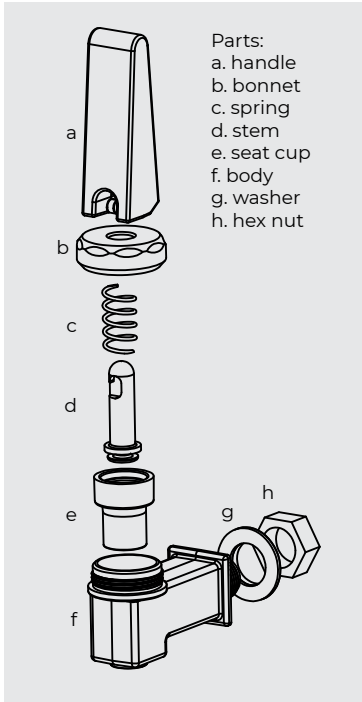

## FAUCET INSTRUCTIONS

Unscrew hex nut from inside tank. Remove faucet body and silicone washer from front.

Detach upper assembly from faucet body by unscrewing bonnet.

Remove seat cup by pulling down. Follow attached cleaning instructions.

Place the seat cup over stem/spring. Snap seat cup in place by applying direct pressure to the bottom.

Hand tighten upper assembly/bonnet onto faucet body until you see no more threading.

Place washer over faucet threads. The flat side of washer should face the body of the faucet. Insert faucet into hole in dispenser and secure with hex nut. Hand tighten only!