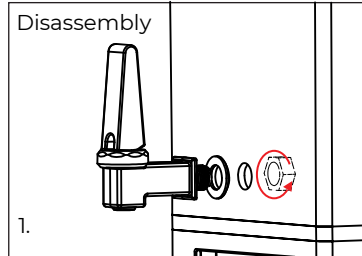

Square Beverage Dispensers

Instruction & Specification Sheet for 1, 2, 3, 4 Gallon Models

FAUCET INSTRUCTIONS

Unscrew hex nut from inside tank. Remove faucet body and silicone washer from front.