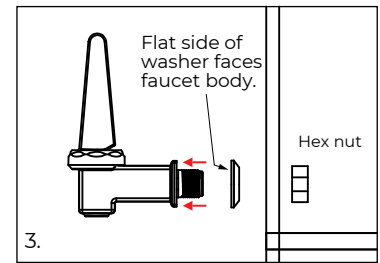

## FAUCET INSTRUCTIONS

Unscrew hex nut from inside tank. Remove faucet body and silicone washer from front.

Detach upper assembly from faucet body by unscrewing bonnet.

Remove seat cup by pulling down. Follow attached cleaning instructions.

Place the seat cup over stem/spring. Snap seat cup in place by applying direct pressure to the bottom.

Hand tighten upper assembly/bonnet onto faucet body until you see no more threading.

Place washer over faucet threads. The flat side of washer should face the body of the faucet. Insert faucet into hole in dispenser and secure with hex nut. Hand tighten only!