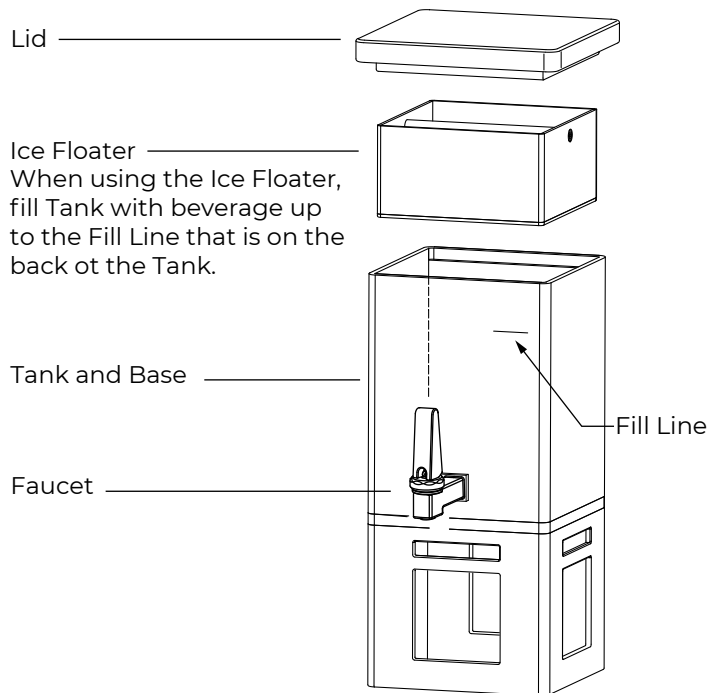

Square Beverage Dispensers

Instruction & Specification Sheet for 1, 2, 3, 4 Gallon Models

BEFORE YOU BEGIN

Be sure to read all the instructions before using the Square Beverage Dispenser.

- Carefully remove all parts from the carton and inspect each part. If a part appears to be damaged or missing, please contact Rosseto Customer Service.
- For best results, use filtered or bottled water in dispenser.
- Store these instructions for future reference.

SETTING UP THE BEVERAGE DISPENSER

Before first use, make sure to hand wash all components in warm soapy water. **This dispenser is not dishwasher safe!** Always place the unit on a flat and stable surface.

Hands Free Handle included with all Dispensers

CARING FOR THE BEVERAGE DISPENSER

Keep your beverage dispenser in good working order with these cleaning and handling tips:

- **Do not place any part of your beverage dispenser in the freezer or dishwasher.**
- Hand wash all parts with warm soapy water.
- Rinse and dry with clean microfiber cloth for best results.
- Do not use alcohol, ammonia, or any chemical based cleaners to clean dispenser.
- Do not use abrasive materials such as scrapers or metal based brushes on dispenser.
- **Do not use hot liquids with this beverage dispenser. Only use cold liquids.**
- When not in use, always store in a dry and well-ventilated location.

Square Beverage Dispenser Model Numbers

Model	Description	Base Style
LD106	1 Gallon Clear Acrylic	w/o Base
LD116	1 Gallon Clear Acrylic	Bamboo
LD122	1 Gallon Clear Acrylic	Black Gloss Bamboo
LD141	1 Gallon Clear Acrylic	Stainless Steel Pyramid
LD142	1 Gallon Clear Acrylic	Black Matte Pyramid
LD160	1 Gallon Clear Acrylic	Stainless Steel Iris
LD111	2 Gallon Clear Acrylic	w/o Base
LD112	2 Gallon Clear Acrylic	Bamboo
LD121	2 Gallon Clear Acrylic	Black Gloss Bamboo
LD143	2 Gallon Clear Acrylic	Stainless Steel Pyramid
LD144	2 Gallon Clear Acrylic	Black Matte Pyramid
LD161	2 Gallon Clear Acrylic	Stainless Steel Iris
LD169	2 Gallon Clear Acrylic	Black Matte Mosaic
LD173	2 Gallon Clear Acrylic	Bronze Plain
LD212	2 Gallon Clear Acrylic	Black Matte Geo
LD194	3 Gallon Clear Acrylic	w/o Base
LD195	3 Gallon Clear Acrylic	Bamboo
LD196	3 Gallon Clear Acrylic	Stainless Steel Pyramid
LD197	3 Gallon Clear Acrylic	Black Matte Pyramid
LD198	3 Gallon Clear Acrylic	Stainless Steel Iris
LD128	4 Gallon Clear Acrylic	w/o Base
LD131	4 Gallon Clear Acrylic	Bamboo
LD139	4 Gallon Clear Acrylic	Stainless Steel Pyramid
LD140	4 Gallon Clear Acrylic	Black Matte Pyramid
LD163	4 Gallon Clear Acrylic	Stainless Steel Iris

NEED ASSISTANCE?

Customer Service Support: **847-763-1215**

Address: **3714 Jarvis Avenue Skokie, IL 60076**

Website: **www.rosseto.com**