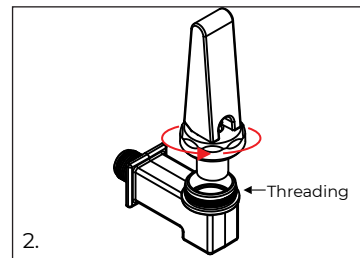

FAUCET INSTRUCTIONS

Unscrew hex nut from inside tank. Remove faucet body and silicone washer from front.

Detach upper assembly from faucet body by unscrewing bonnet.

Remove seat cup by pulling down. Follow attached cleaning instructions.

Place the seat cup over stem/spring. Snap seat cup in place by applying direct pressure to the bottom.

Hand tighten upper assembly/bonnet onto faucet body until you see no more threading.

Place washer over threading of faucet, washer should be flush with faucet body. Place faucet on dispenser and secure with hex nut. Hand tighten only!