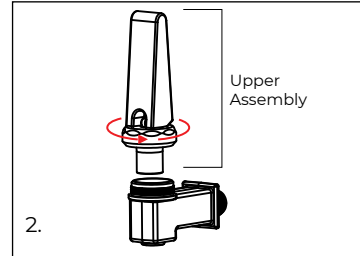

FAUCET INSTRUCTIONS

Unscrew hex nut from inside tank. Remove faucet body and silicone washer from front.

Detach upper assembly from faucet body by unscrewing bonnet.

Remove seat cup by pulling down. Follow attached cleaning instructions.

Place the seat cup over stem/spring. Snap seat cup in place by applying direct pressure to the bottom.

Hand tighten upper assembly/bonnet onto faucet body until you see no more threading.

Place washer over threading of faucet, washer should be flush with faucet body. Place faucet on dispenser and secure with hex nut. Hand tighten only!