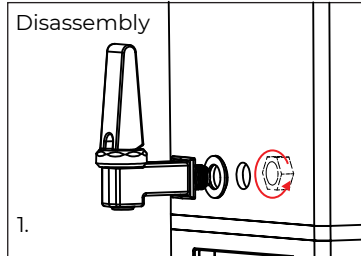

FAUCET INSTRUCTIONS

Unscrew hex nut from inside tank. Remove faucet body and silicone washer from front.

Detach upper assembly from faucet body by unscrewing bonnet.

Remove seat cup by pulling down. Follow attached cleaning instructions.

Place the seat cup over stem/spring. Snap seat cup in place by applying direct pressure to the bottom.

Hand tighten upper assembly/bonnet onto faucet body until you see no more threading.

Place washer over threading of faucet, washer should be flush with faucet body. Place faucet on dispenser and secure with hex nut. Hand tighten only!