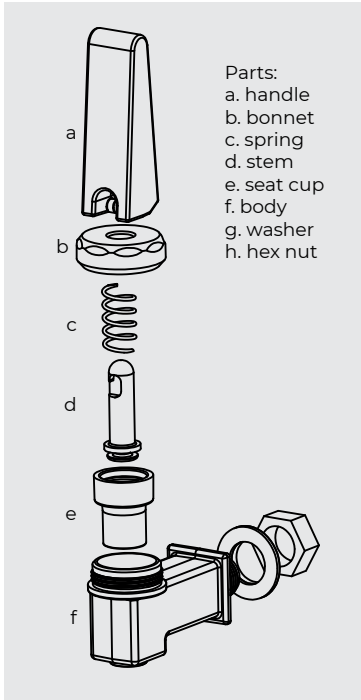

FAUCET INSTRUCTIONS

Unscrew hex nut from inside tank. Remove faucet body and silicone washer from front.

Detach upper assembly from faucet body by unscrewing bonnet.

Remove seat cup by pulling down. Follow attached cleaning instructions.

Place the seat cup over stem/spring. Snap seat cup in place by applying direct pressure to the bottom.

Hand tighten upper assembly/bonnet onto faucet body until you see no more threading.

Place washer over threading of faucet, washer should be flush with faucet body. Place faucet on dispenser and secure with hex nut. Hand tighten only!