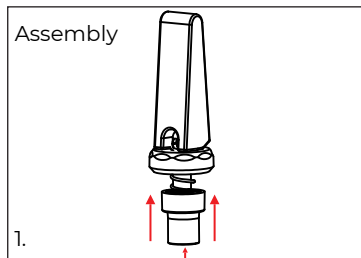

FAUCET INSTRUCTIONS

Unscrew hex nut from inside tank. Remove faucet body and silicone washer from front.

Detach upper assembly from faucet body by unscrewing bonnet.

Remove seat cup by pulling down. Follow attached cleaning instructions.

Place the seat cup over stem/spring. Snap seat cup in place by applying direct pressure to the bottom.

Hand tighten upper assembly/bonnet onto faucet body until you see no more threading.

Place washer over threading of faucet, washer should be flush with faucet body. Place faucet on dispenser and secure with hex nut. Hand tighten only!