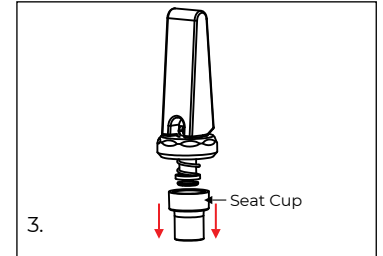

FAUCET INSTRUCTIONS

Unscrew hex nut from inside tank. Remove faucet body and silicone washer from front.

Detach upper assembly from faucet body by unscrewing bonnet.

Remove seat cup by pulling down. Follow attached cleaning instructions.

Place the seat cup over stem/spring. Snap seat cup in place by applying direct pressure to the bottom.

Hand tighten upper assembly/bonnet onto faucet body until you see no more threading.

Place washer over threading of faucet, washer should be flush with faucet body. Place faucet on dispenser and secure with hex nut. Hand tighten only!