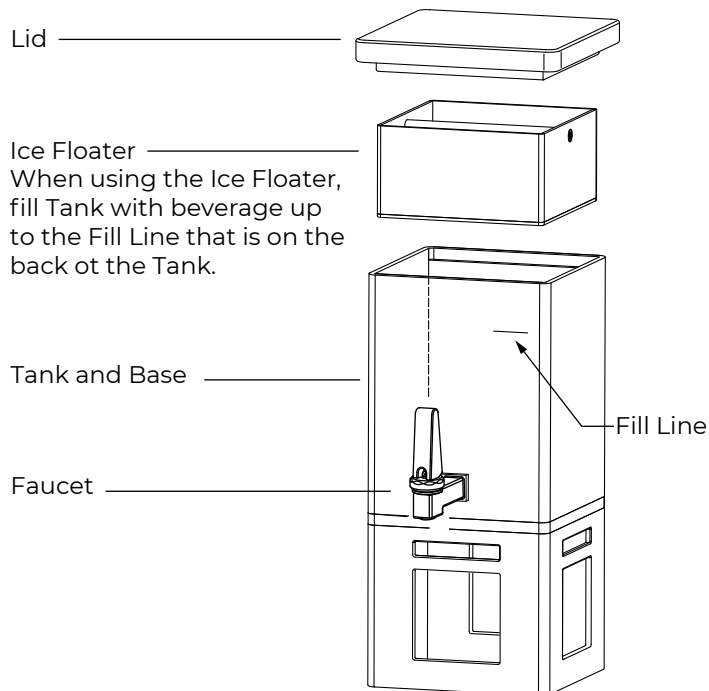

Square Beverage Dispensers

Instruction & Specification Sheet for 1, 2, 3, 4 Gallon Models

BEFORE YOU BEGIN

Be sure to read all the instructions before using the Square Beverage Dispenser.

- Carefully remove all parts from the carton and inspect each part. If a part appears to be damaged or missing, please contact Rosseto Customer Service.
- For best results, use filtered or bottled water in dispenser.
- Store these instructions for future reference.

SETTING UP THE BEVERAGE DISPENSER

Before first use, make sure to hand wash all components in warm soapy water. **This dispenser is not dishwasher safe!** Always place the unit on a flat and stable surface.

Hands Free Handle included with all Dispensers

CARING FOR THE BEVERAGE DISPENSER

Keep your beverage dispenser in good working order with these cleaning and handling tips:

- **Do not place any part of your beverage dispenser in the freezer or dishwasher.**
- Hand wash all parts with warm soapy water.
- Rinse and dry with clean microfiber cloth for best results.
- Do not use alcohol, ammonia, or any chemical based cleaners to clean dispenser.
- Do not use abrasive materials such as scrapers or metal based brushes on dispenser.
- **Do not use hot liquids with this beverage dispenser. Only use cold liquids.**
- When not in use, always store in a dry and well-ventilated location.

Square Beverage Dispenser Model Numbers

Model	Description	Base Style
LD106	1 Gallon Clear Acrylic	w/o Base
LD116	1 Gallon Clear Acrylic	Bamboo
LD122	1 Gallon Clear Acrylic	Black Gloss Bamboo
LD141	1 Gallon Clear Acrylic	Stainless Steel Pyramid
LD142	1 Gallon Clear Acrylic	Black Matte Pyramid
LD160	1 Gallon Clear Acrylic	Stainless Steel Iris
LD111	2 Gallon Clear Acrylic	w/o Base
LD112	2 Gallon Clear Acrylic	Bamboo
LD121	2 Gallon Clear Acrylic	Black Gloss Bamboo
LD143	2 Gallon Clear Acrylic	Stainless Steel Pyramid
LD144	2 Gallon Clear Acrylic	Black Matte Pyramid
LD161	2 Gallon Clear Acrylic	Stainless Steel Iris
LD169	2 Gallon Clear Acrylic	Black Matte Mosaic
LD173	2 Gallon Clear Acrylic	Bronze Plain
LD212	2 Gallon Clear Acrylic	Black Matte Geo
LD194	3 Gallon Clear Acrylic	w/o Base
LD195	3 Gallon Clear Acrylic	Bamboo
LD196	3 Gallon Clear Acrylic	Stainless Steel Pyramid
LD197	3 Gallon Clear Acrylic	Black Matte Pyramid
LD198	3 Gallon Clear Acrylic	Stainless Steel Iris
LD128	4 Gallon Clear Acrylic	w/o Base
LD131	4 Gallon Clear Acrylic	Bamboo
LD139	4 Gallon Clear Acrylic	Stainless Steel Pyramid
LD140	4 Gallon Clear Acrylic	Black Matte Pyramid
LD163	4 Gallon Clear Acrylic	Stainless Steel Iris

NEED ASSISTANCE?

Customer Service Support: **847-763-1215**

Address: **3714 Jarvis Avenue Skokie, IL 60076**

Website: **www.rosseto.com**