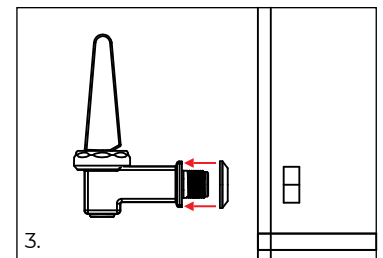

FAUCET INSTRUCTIONS

Unscrew hex nut from inside tank. Remove faucet body and silicone washer from front.

Detach upper assembly from faucet body by unscrewing bonnet.

Remove seat cup by pulling down. Follow attached cleaning instructions.

Place the seat cup over stem/spring. Snap seat cup in place by applying direct pressure to the bottom.

Hand tighten upper assembly/bonnet onto faucet body until you see no more threading.

Place washer over threading of faucet, washer should be flush with faucet body. Place faucet on dispenser and secure with hex nut. Hand tighten only!