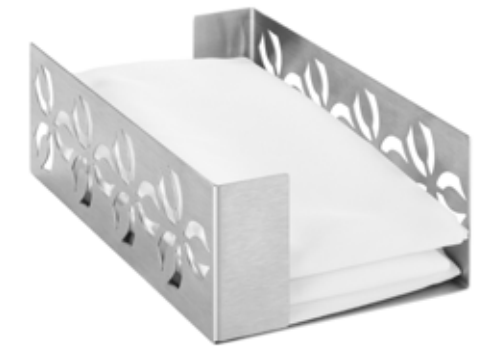

Iris™ Rectangle Napkin Holder
Stamped Brushed Stainless Steel
9.4 x 5.25 x 3.1 in
23.9 x 13.3 x 7.9 cm
Item # SM261