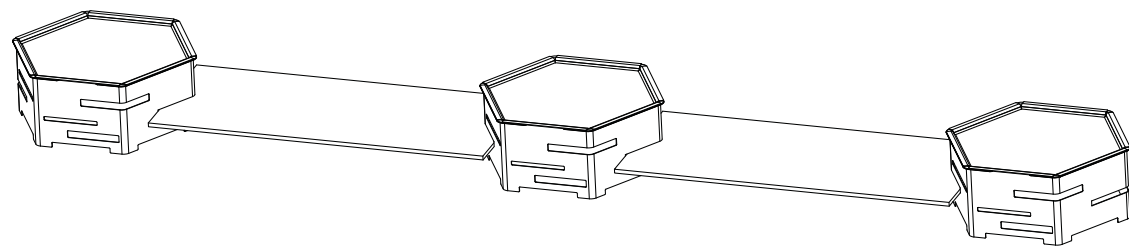

The
HEXAGON
 Buffet

CREATE
 YOUR
 STATION

← →
 Basic Ideas

Ⓐ

Ⓑ

A. Black Matte Hexagon Risers

Small Riser | 14"X5"

Item # SM133