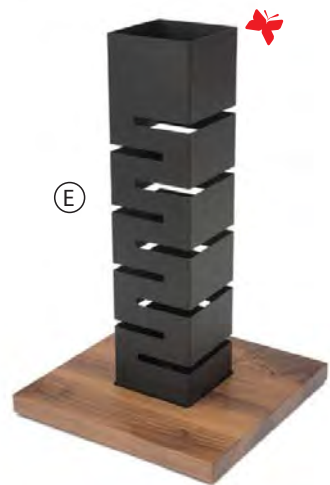

CREATE YOUR STATION

← →
Basic Ideas

Introducing the Tall Column Riser—Going vertical has never been so easy. Our Tall Column Riser will give you the height you need to expand surface area on a table top with dramatic effect.

SKYCAP

A. Stainless Steel Tall Column Riser

Item# SM159 | 13.75"X13.75"X22.5"

B. Walnut Square Surface

Item# WP301 | 14"X14"X.4"

C. Walnut Rectangular-N Surface

Item# WP201 | 33.5"X7.75"X.4"

D. Walnut Rectangular-W Surface

Item# WP101 | 33.5"X12"X.4"

E. Black Matte Tall Column Riser

Item# SM160 | 13.75"X13.75"X22.5"