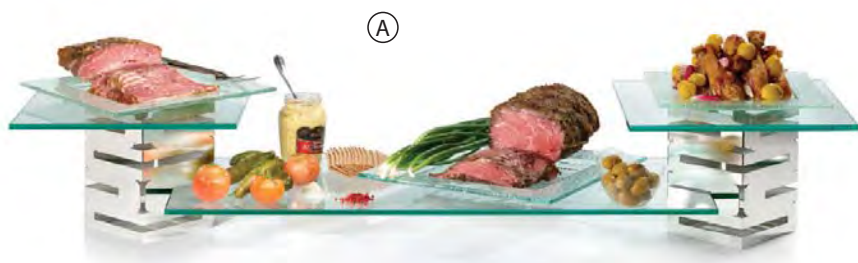

*Includes two 8" stainless steel multi-level risers, shown on page 11, two 14" square glass surfaces and one 33.5"X14" rectangle surface, shown on page 13.