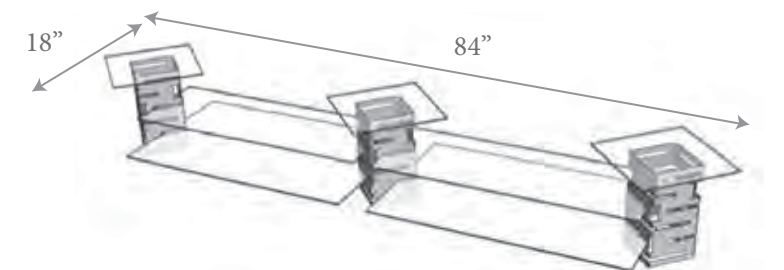

Glass, Acrylic, Bamboo & Wood
See pages 13-16 "SURFACES"

SKYCAP

A. Square Tempered Glass Black-14

Item# SG001 | 14"X14"X.4"

* See more surfaces on pages 13-16

B. Chrome Plated Multi-Level Riser-12

Item# SM104 | 6"X6"X12"

* See more multi-level risers on pages 3-8

C. Rectangular Tempered Glass Black-N

Item# SG002 | 34"X8"X.4"

* See more surfaces on pages 13-16

D. Rectangular Tempered Glass Black-W

Item# SG003 | 34"X14"X.4"

* See more surfaces on pages 13-16

Our distinctive multi-level system offers the flexibility to build an array of display scenes that will suit any requirement. Create the perfect chic buffet, modern food station, or elegant front bar. The possible combinations are endless.