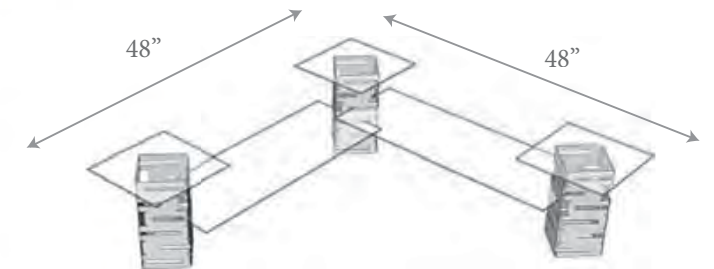

Glass, Acrylic, Bamboo & Wood
See pages 13-16 "SURFACES"

SKYCAP

A. Square Tempered Glass Black-14

Item# SG001 | 14"X14"X.4"

* See more surfaces on pages 13-16

B. Chrome Plated Multi-Level Riser-12

Item# SM104 | 6"X6"X12"

* See more multi-level risers on pages 3-8

C. Rectangular Tempered Glass Black-N

Item# SG002 | 34"X8"X.4"

* See more surfaces on pages 13-16

D. Rectangular Tempered Glass Black-W

Item# SG003 | 34"X14"X.4"

* See more surfaces on pages 13-16

Our distinctive multi-level system offers the flexibility to build an array of display scenes that will suit any requirement. Create the perfect chic buffet, modern food station, or elegant front bar. The possible combinations are endless.