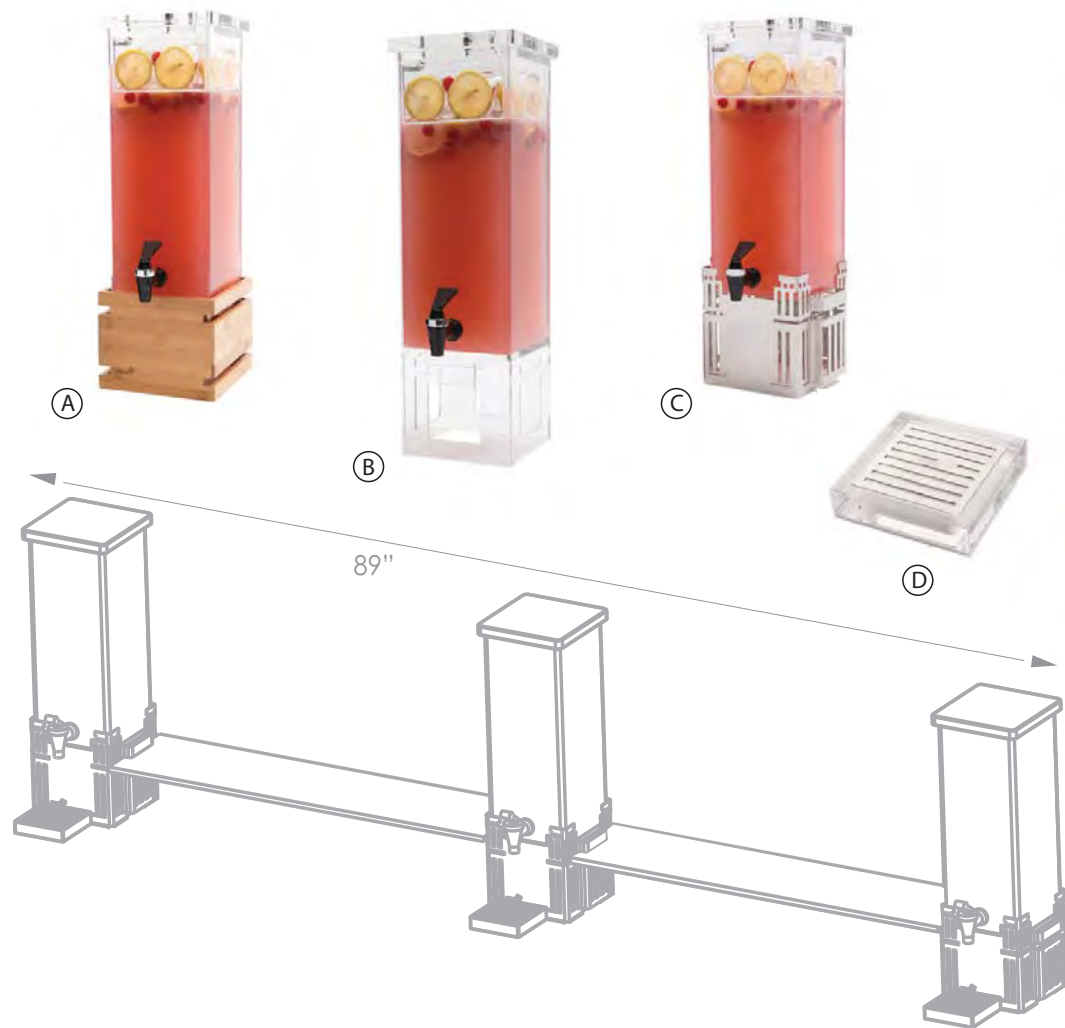

1.3 gallon each | 16.75”X6.3”X22”
Item # EZS1180

E. EZ SERV H50

1.3 gallon each | 27.75”X6.3”X22”
Item # EZS1197

F. 3W Stainless Steel Catch Tray

17.8”X8”X1.5”
Item # EZT017

G. 5W Stainless Steel Catch Tray

29”X8”X1.5”
Item # EZT016

Beverage dispensers

Unique ice chamber releases downward cooling effect.

NEW!

Our beverage dispensers are made of solid top-quality acrylic and are available with wood, acrylic or metal bases for a beautiful visual element with unmatched functionality. Each features a removable top loading ice chamber conserving a chill that lasts for extended enjoyment.