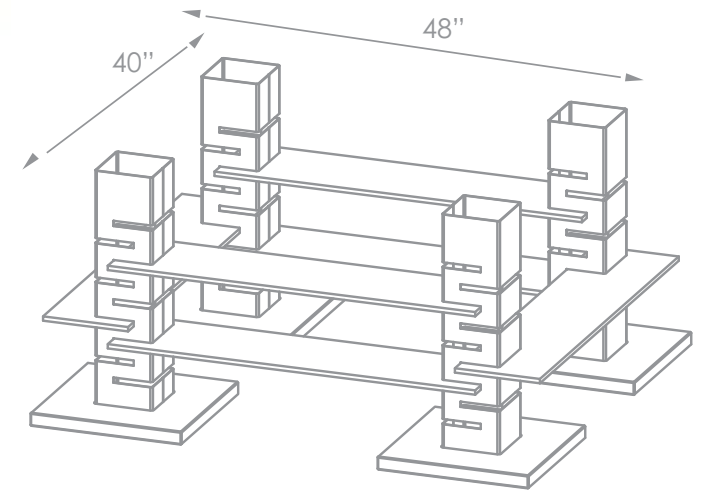

CREATE YOUR STATION

← →
Basic Ideas

Introducing the Tall Column Riser—Going vertical has never been so easy. Our Tall Column Riser will give you the height you need to expand surface area on a table top with dramatic effect.

SKYCAP

A. Stainless Steel Tall Column Riser

Item# SM159 | 13.75"X13.75"X22.5"

B. Walnut Square Surface

Item# WP301 | 14"X14"X.4"

C. Walnut Rectangular-N Surface

Item# WP201 | 33.5"X7.75"X.4"

D. Walnut Rectangular-W Surface

Item# WP101 | 33.5"X12"X.4"

E. Black Matte Tall Column Riser

Item# SM160 | 13.75"X13.75"X22.5"