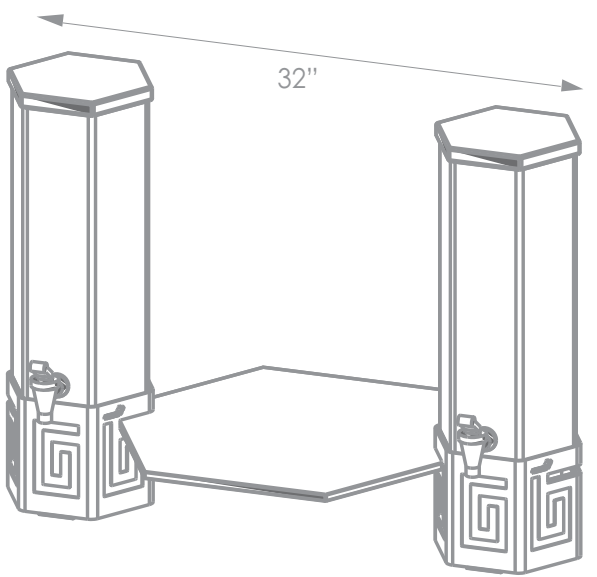

NEW!

Connect a modular surface in glass, acrylic or wood to create a unique serving station. See pages 13-16 "SURFACES"

A. Hexagon Beverage Dispenser with Bamboo Base

1.5 gallon each | 7.25"X7.25"X24.13" | Item # LD114

B. Hexagon Beverage Dispenser with Stainless Steel Base

1.5 gallon each | 7.25"X7.25"X24.13" | Item # LD115

1.5 gallon each | 7.25"X7.25"X24.13" | Item # LD105

D. Short Square Beverage Dispenser with Stainless Steel Base

1 gallon each | 7.25"X7.25"X17" | Item # LD117

E. Short Square Beverage Dispenser with Acrylic Base

1 gallon each | 7.25"X7.25"X17" | Item # LD106

F. Short Square Beverage Dispenser with Bamboo Base

1 gallon each | 7.25"X7.25"X17" | Item # LD116

G. Hexagon Stainless Steel & Acrylic Drip Tray

4"X4"X1" | Item # LD107