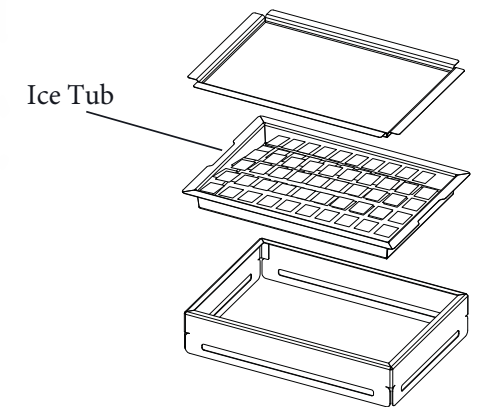

F. Extra Large Rectangle Ice Tub
Black Matte | 26.5"X18.5"X7"D
Item # SM114

Ⓐ

NEW!

Ⓑ

Ⓒ

Ⓓ

Ⓔ

COOLERS