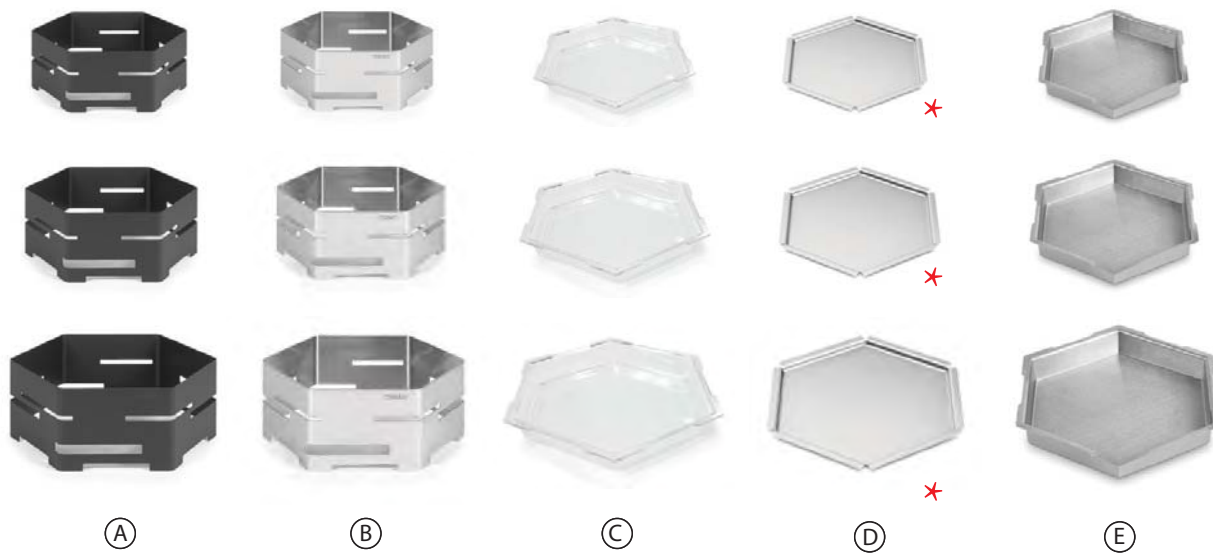

HEXAGON

coolers

CREATE YOUR STATION

Basic Ideas

A. Black Matte Hexagon Risers	B. Stainless Steel Hexagon Risers	C. Acrylic Hexagon Ice Bath	D. Stainless Steel Hexagon Tray	E. Stainless Steel Hexagon Ice Bath
Small Riser | 14"X5"	Small Riser | 14"X5"	Small Riser | 14"X1.5"	Small Riser | 13.5"X13.5"X0.75"	Small Riser | 14"X1.5"
Item # SM133	Item # SM116	Item # SA100	Item # SM119	Item # SM122
Medium Riser | 16"X6"	Medium Riser | 16"X6"	Medium Riser | 16"X2"	Medium Riser | 16"X16"X0.75"	Medium Riser | 16"X2"
Item # SM134	Item # SM117	Item # SA101	Item # SM120	Item # SM123
Large Riser | 18"X7"	Large Riser | 18"X7"	Large Riser | 18"X2"	Large Riser | 18"X18"X0.75"	Large Riser | 18"X2"
Item # SM135	Item # SM118	Item # SA102	Item # SM121	Item # SM124

* Special textured stainless steel