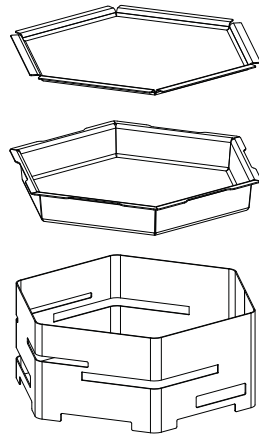

COOLERS

A. Stainless Steel Hexagon Riser Small
Item # SM116 | 14"X5"

B. Stainless Steel Hexagon Ice Bath Small
Item # SM122 | 14"X1.5"

C. Stainless Steel Hexagon Riser Large
Item# SM118 | 16"X6"

D. Stainless Steel Hexagon Tray Large
Item # SM121 | 18"X2"

E. Stainless Steel Hexagon Riser Medium
Item# SM117 | 16"X2"

F. Stainless Steel Hexagon Tray Medium
Item# SM120 | 16"X2"

G. Rectangular Tempered Glass Surface W

Item # GTR33 | 33.5"X14"

*See more surfaces on pages 13-16