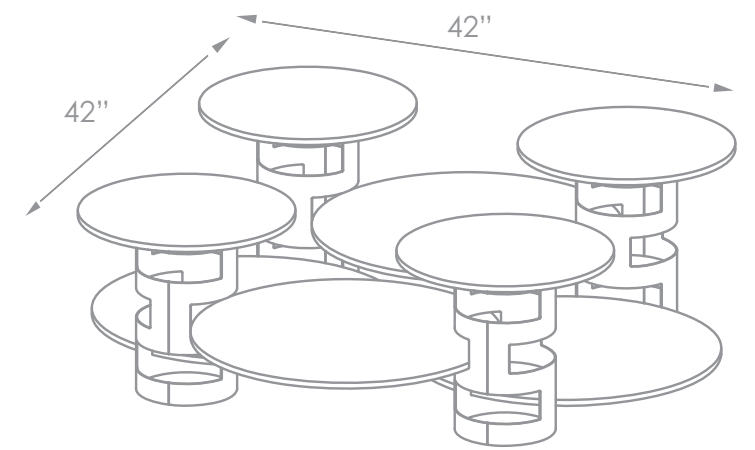

Add the elegant symmetry of a round buffet to any of our riser systems. Our Round Multi-level risers offer you a balanced circular shape that curves to fit unique surface areas with a graceful line.

CREATE YOUR STATION

SKYCAP

A. Stainless Steel Round Multi-Level Riser
13" Multi-riser | 6.5"X12" Item# SM178

B. Round Black Tempered Glass Surfaces
Round-14 | 14"Dia X.4H
Item# SG004

C. Round Black Tempered Glass Surfaces
Round-20 | 20"Dia X.4H
Item# SG005