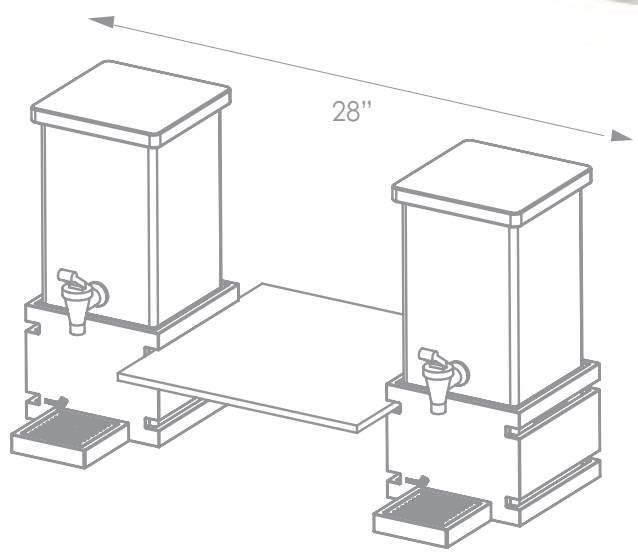

NEW!

Connect a modular surface in glass, acrylic or wood to create a unique serving station. See pages 13-16 "SURFACES"

A. Hexagon Beverage Dispenser with Bamboo Base

1.5 gallon each | 7.25"X7.25"X24.13" | Item # LD114

B. Hexagon Beverage Dispenser with Stainless Steel Base

1.5 gallon each | 7.25"X7.25"X24.13" | Item # LD115

1.5 gallon each | 7.25"X7.25"X24.13" | Item # LD105

D. Short Square Beverage Dispenser with Stainless Steel Base

1 gallon each | 7.25"X7.25"X17" | Item # LD117

E. Short Square Beverage Dispenser with Acrylic Base

1 gallon each | 7.25"X7.25"X17" | Item # LD106

F. Short Square Beverage Dispenser with Bamboo Base

1 gallon each | 7.25"X7.25"X17" | Item # LD116

G. Hexagon Stainless Steel & Acrylic Drip Tray

4"X4"X1" | Item # LD107