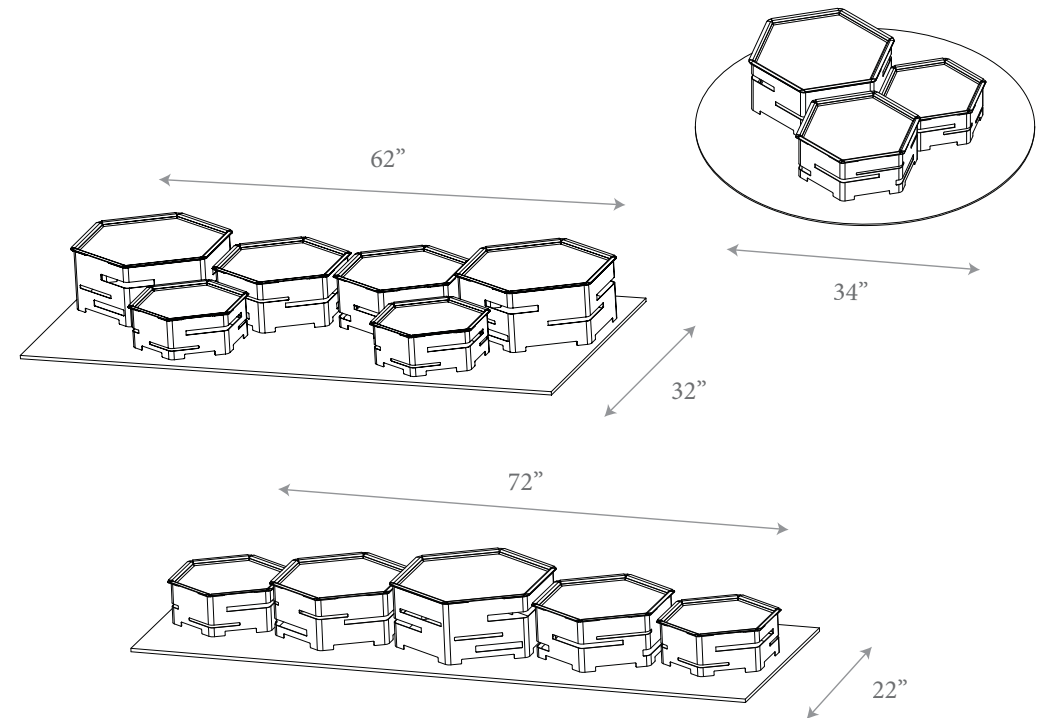

HEXAGON

coolers

CREATE YOUR STATION

Basic Ideas

A. Black Matte Hexagon Risers	B. Stainless Steel Hexagon Risers	C. Acrylic Hexagon Ice Bath	D. Stainless Steel Hexagon Tray	E. Stainless Steel Hexagon Ice Bath
Small Riser | 14"X5"	Small Riser | 14"X5"	Small Riser | 14"X1.5"	Small Riser | 13.5"X13.5"X0.75"	Small Riser | 14"X1.5"
Item # SM133	Item # SM116	Item # SA100	Item # SM119	Item # SM122
Medium Riser | 16"X6"	Medium Riser | 16"X6"	Medium Riser | 16"X2"	Medium Riser | 16"X16"X0.75"	Medium Riser | 16"X2"
Item # SM134	Item # SM117	Item # SA101	Item # SM120	Item # SM123
Large Riser | 18"X7"	Large Riser | 18"X7"	Large Riser | 18"X2"	Large Riser | 18"X18"X0.75"	Large Riser | 18"X2"
Item # SM135	Item # SM118	Item # SA102	Item # SM121	Item # SM124

* Special textured stainless steel