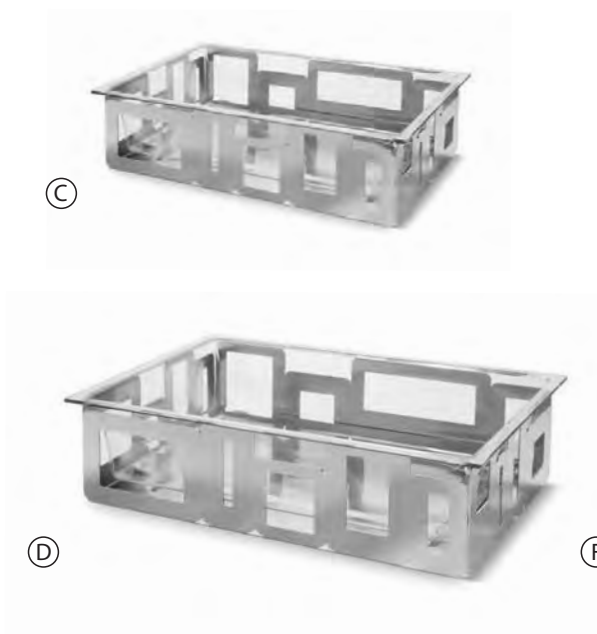

ICE Tubs

coolers