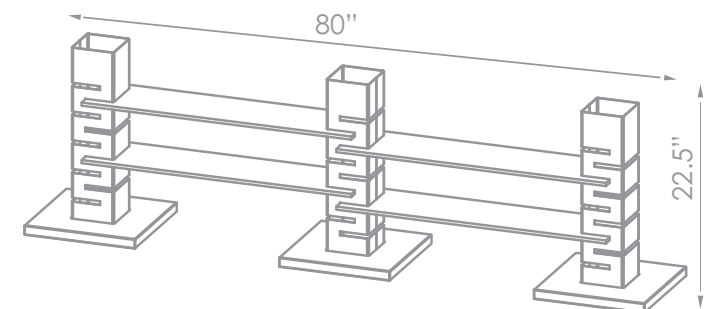

CREATE YOUR STATION

← →
Basic Ideas

Introducing the Tall Column Riser—Going vertical has never been so easy. Our Tall Column Riser will give you the height you need to expand surface area on a table top with dramatic effect.

SKYCAP

A. Stainless Steel Tall Column Riser

Item# SM159 | 13.75"X13.75"X22.5"

B. Walnut Square Surface

Item# WP301 | 14"X14"X.4"

C. Walnut Rectangular-N Surface

Item# WP201 | 33.5"X7.75"X.4"

D. Walnut Rectangular-W Surface

Item# WP101 | 33.5"X12"X.4"

E. Black Matte Tall Column Riser

Item# SM160 | 13.75"X13.75"X22.5"