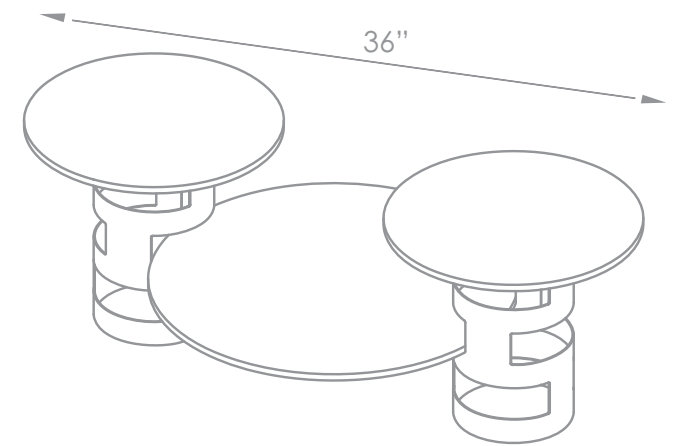

Add the elegant symmetry of a round buffet to any of our riser systems. Our Round Multi-level risers offer you a balanced circular shape that curves to fit unique surface areas with a graceful line.

CREATE YOUR STATION

SKYCAP

A. Stainless Steel Round Multi-Level Riser
13" Multi-riser | 6.5"X12" Item# SM178

B. Round Black Tempered Glass Surfaces
Round-14 | 14"Dia X.4H
Item# SG004

C. Round Black Tempered Glass Surfaces
Round-20 | 20"Dia X.4H
Item# SG005