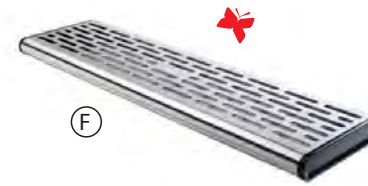

Cost effective eye-catching displays generate curiosity and excitement to drive traffic in the door while also creating an interactive self-serv or counter service experience to keep guests coming back for more

Wall Dispensers

A. EZ PRO 1W

1 gallon each | 7”X5”X18”
Item # EZ501

B. EZ PRO 3W

1 gallon each | 15.5”X7.75”X15”
Item # EZP2906

C. EZ PRO 5W

1 gallon each | 26”X7.75”X15”
Item # EZP2890

D. EZ SERV H30

1.3 gallon each | 16.75”X6.3”X22”
Item # EZS1180

E. EZ SERV H50

1.3 gallon each | 27.75”X6.3”X22”
Item # EZS1197

F. 3W Stainless Steel Catch Tray

17.8”X8”X1.5”
Item # EZT017

G. 5W Stainless Steel Catch Tray

29”X8”X1.5”
Item # EZT016