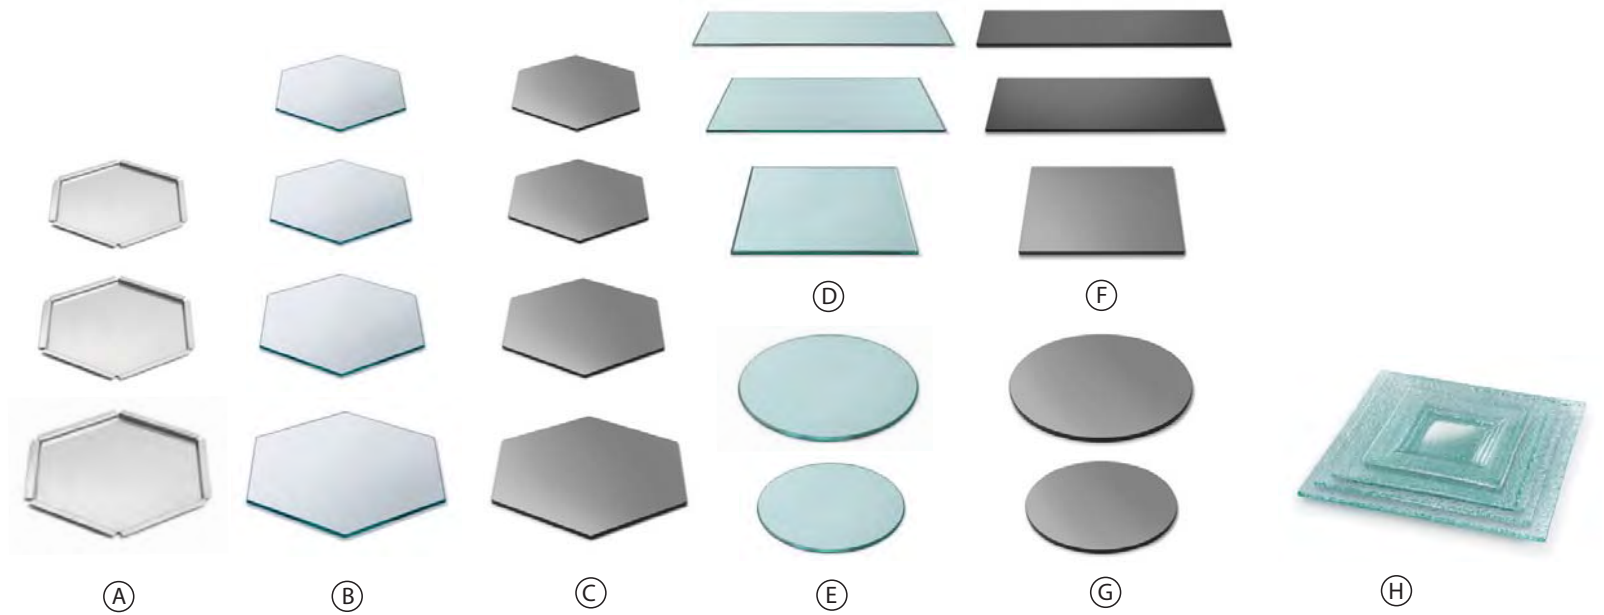

SURFACES

Stainless Steel & Glass

A. Textured Stainless Steel Hexagon Surfaces

Small Hexagon | 13.5”X13.5”X0.75”
Item# SM119
Medium Hexagon | 16”X16”X0.75”
Item# SM120
Large Hexagon | 18.5”X18.5”X0.75”
Item# SM121

B. Tempered Glass Hexagon Surfaces

Hexagon Flat-14 | 14.15”X14.15”
Item# SG012
Hexagon Flat-16 | 16.08”X16.08”
Item# SG008
Hexagon Flat-19 | 18.83”X18.83”
Item# SG010
X-Large Hexagon Flat-21 | 20.73”X20.73”
Item# SG006

C. Black Tempered Glass Hexagon Surfaces

Hexagon Flat-14 | 14.15”X14.15”
Item# SG013
Hexagon Flat-16 | 16.08”X16.08”
Item# SG009
Hexagon Flat-19 | 18.83”X18.83”
Item# SG011
X-Large Hexagon Flat-21 | 20.73”X20.73”
Item# SG007

D. Rectangular Tempered Glass Surfaces

Rectangular-N .4”H | 33.5”X7.75”
Item# GTR20
Rectangular-W .4”H | 33.5”X14”
Item# GTR33
Square-14 .4”H | 14”X14”
Item# GTS14

F. Black Rectangular Tempered Glass

Black-N .4”H | 33.5”X7.75”
Item# SG002
Black-W .4”H | 33.5”X14”
Item# SG003
Black-14 .4”H | 14”X14”
Item# SG001

E. Round Tempered Glass Surfaces

Round-14 .4”H | 14”Dia
Item# GTC35
Round-20 .4”H | 20”Dia
Item# GTC50

G. Round Black Tempered Glass Surfaces

Round-14 .4”H | 14”Dia
Item# SG004
Round-20 .4”H | 20”Dia
Item# SG005

H. Green Glass Square Platters

Platter 8 | 8”X8”, Platter 10.5 | 10.5”X10.5”, Platter 12 | 12”X12”, Platter 14 | 14”X14”
Item# GSP08   Item# GSP10   Item# GSP12   Item# GSP14