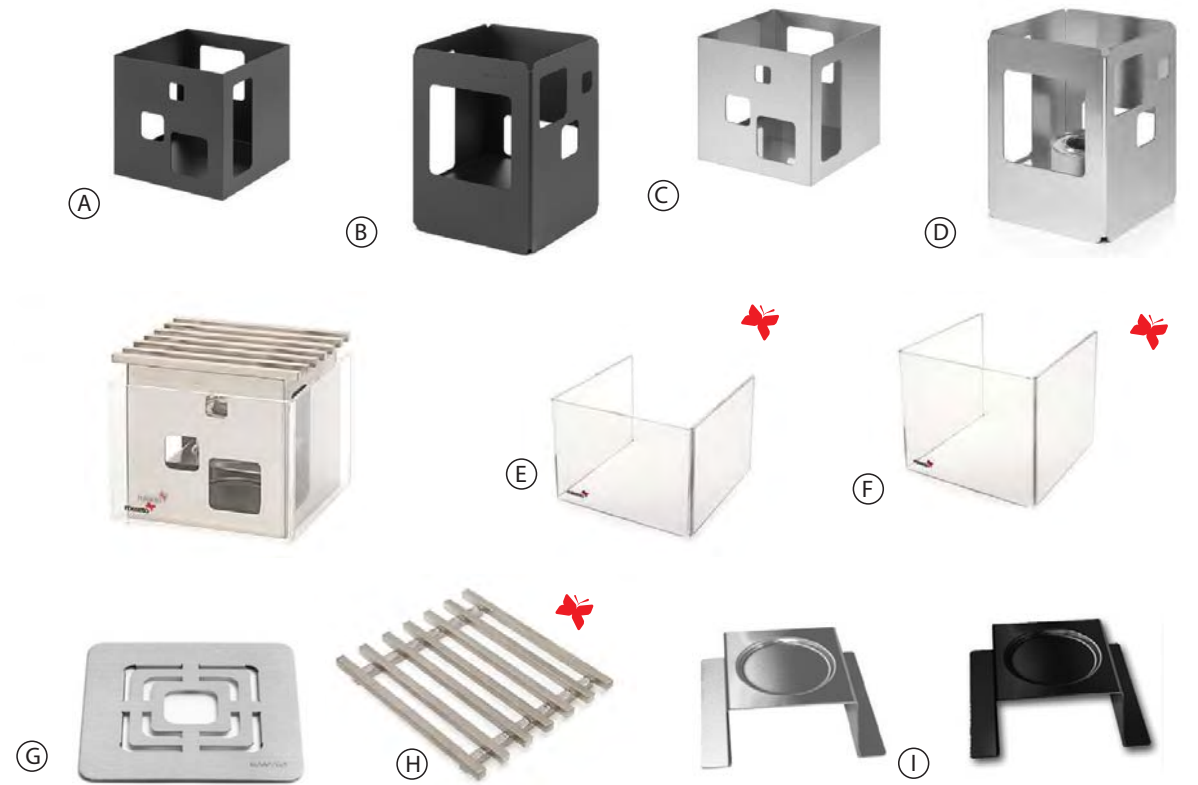

SQUARE

warmers

WARMERS

A. Square Black Matte Warmer 7"
7.25"X7.25"X7"
Item # SM140

B. Square Black Matte Warmer 10"
7"X7"X10"
Item # SM141

C. Square Stainless Steel Warmer 7"
7.25"X7.25"X7"
Item # SM136

D. Square Stainless Steel Warmer 10"
7"X7"X10"
Item # SM137

E. Short Square Windguard 7"
8.5"X8.5"X7"
Item # SA108

F. Tall Square Windguard 10"
8.5"X8.5"X10"
Item # SA109

G. Square Stainless Steel Grill
10"X10"
Item # SM139

H. Square Track Stainless Steel Grill
8.5"X8.5"X2"
Item # SM179

I. Square Burner Stand
3" H | Stainless Steel | Item # SM169
3" H | Black Matte | Item # SM170