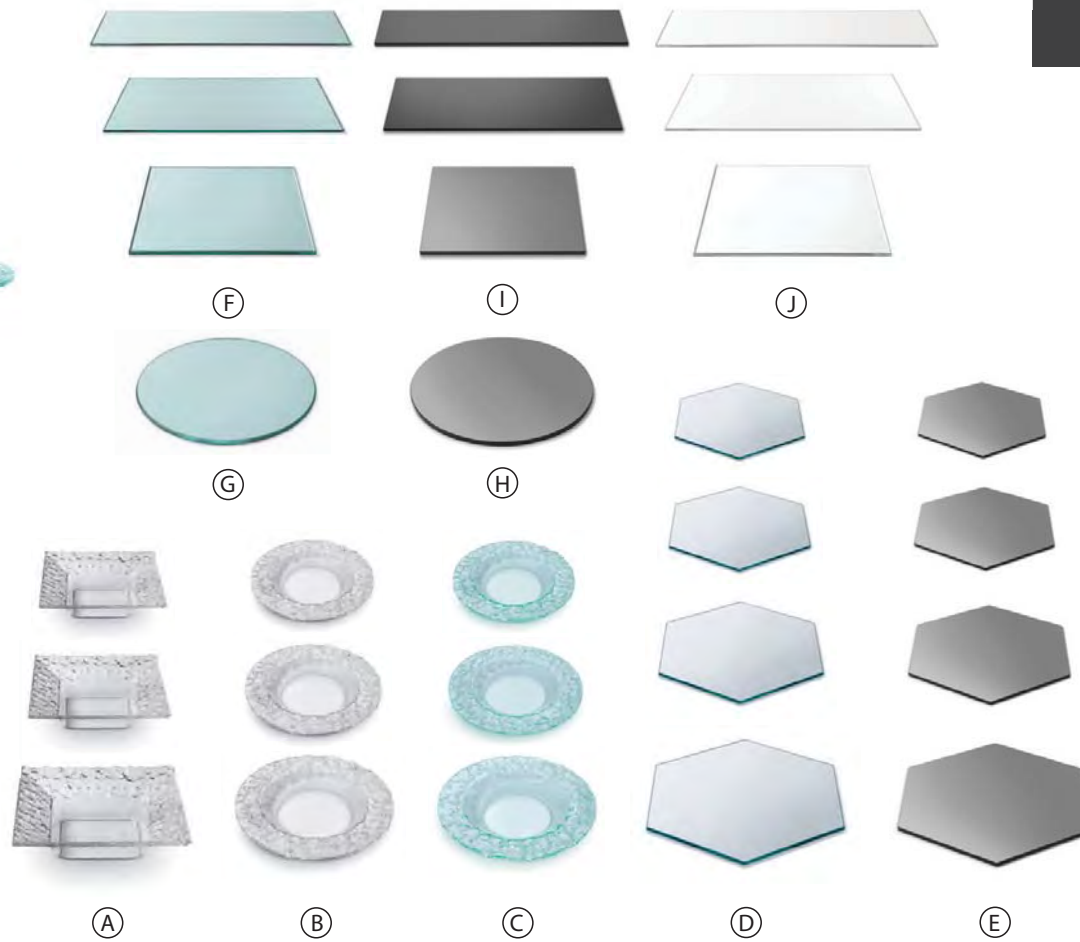

Item# D20077 | 7”HX14” Dia

*see more on page 45

H. Large Ice Tub with Stainless Steel Housing

Item# D62577C | 21”X13”X6”D

*see more starting on page 39

Acrylic Surfaces

SURFACES

A. Acrylic Square Dishes

Dish 7 | 7"LX7"W

Item# PPS7C

Dish 8 | 8"LX8"W

Item# PPS8C

Dish 10 | 10"LX10"W

Item# PPS10C

B. Clear Acrylic Round Platters

Dia 8"