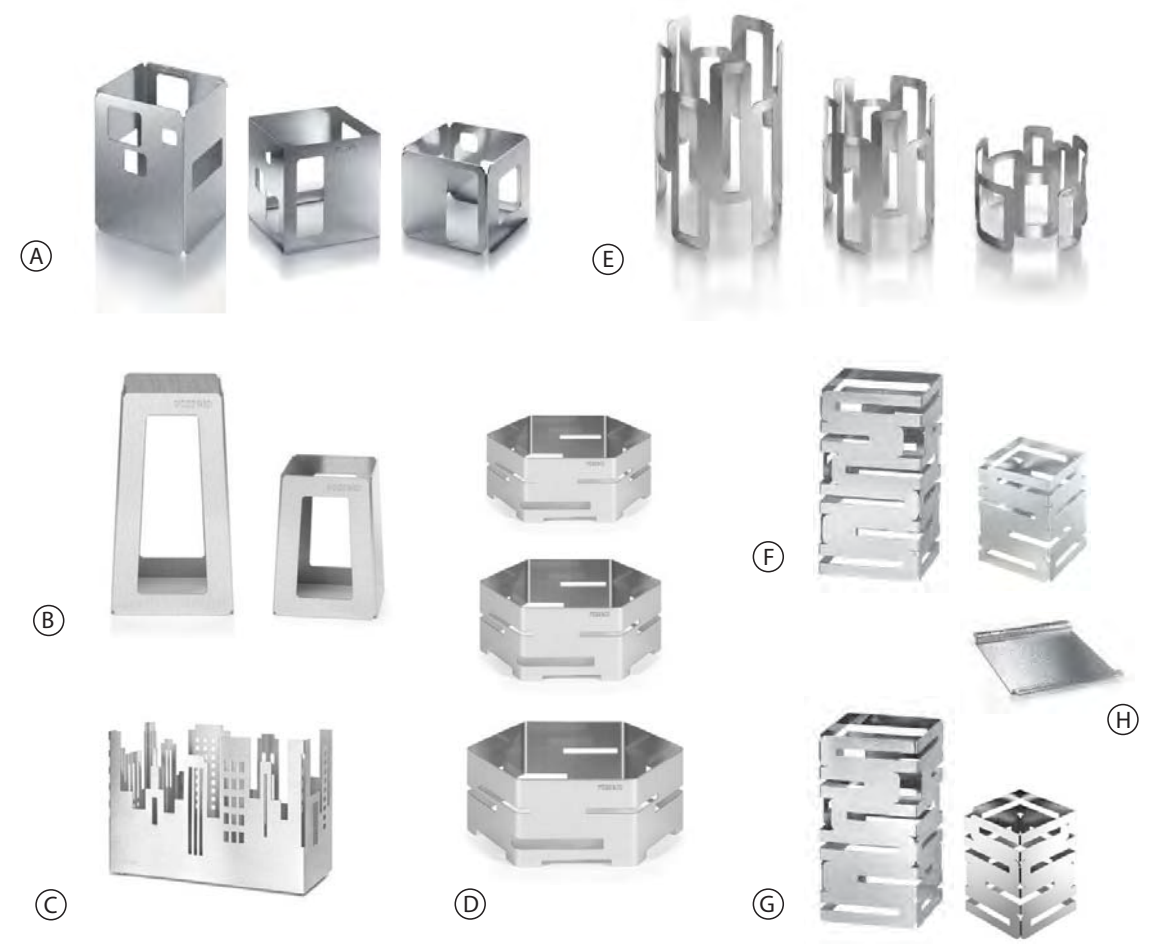

Stainless Steel Risers

RISERS

A. Stainless Steel Square Risers	C. Stainless Steel City Riser	E. Stainless Steel Round Risers	G. Chrome Plated Multi-Level Risers
Square Riser-T | 6"X6"X10"	18"X7"X13"	Round Riser-TW | 11"HX8"Dia	Multi-Level Riser-12 | 6"X6"X12"
Item# D61877	Item# SM157	Item # D62177	Item# SM104
Square Riser-WW | 7"X7"X7"	*See the City Riser in action on page 44	Round Riser-T | 10"HX6.5"Dia	Multi-Level Riser-8 | 6"X6"X8"
Item# D63177		Item # D61977	Item# SM105
Square Riser-S | 5.5"X5.5"X5.5"	D. Stainless Steel Hexagon Risers	Round Riser-SW | 5"HX6.5"Dia	H. Skycap Multi-Level Cover
Item# D62977	Small Riser | 14"X5"	Item # D62877	Stainless Steel | 6.75"X5.75"X.125"
B. Stainless Steel Pyramid Risers	Item # SM116	F. Stainless Steel Multi-Level Risers	Item# SM142
Pyramid Riser-10 | 5"X5"X10"	Medium Riser | 16"X6"	Multi-Level Riser-12 | 6"X6"X12"	
Item# SM151	Item # SM117	Item# D62077	
Pyramid Riser-7 | 5"X5"X7"	Large Riser | 18"X7"	Multi-Level Riser-8 | 6"X6"X8"	
Item# SM150	Item # SM118	Item# D62377